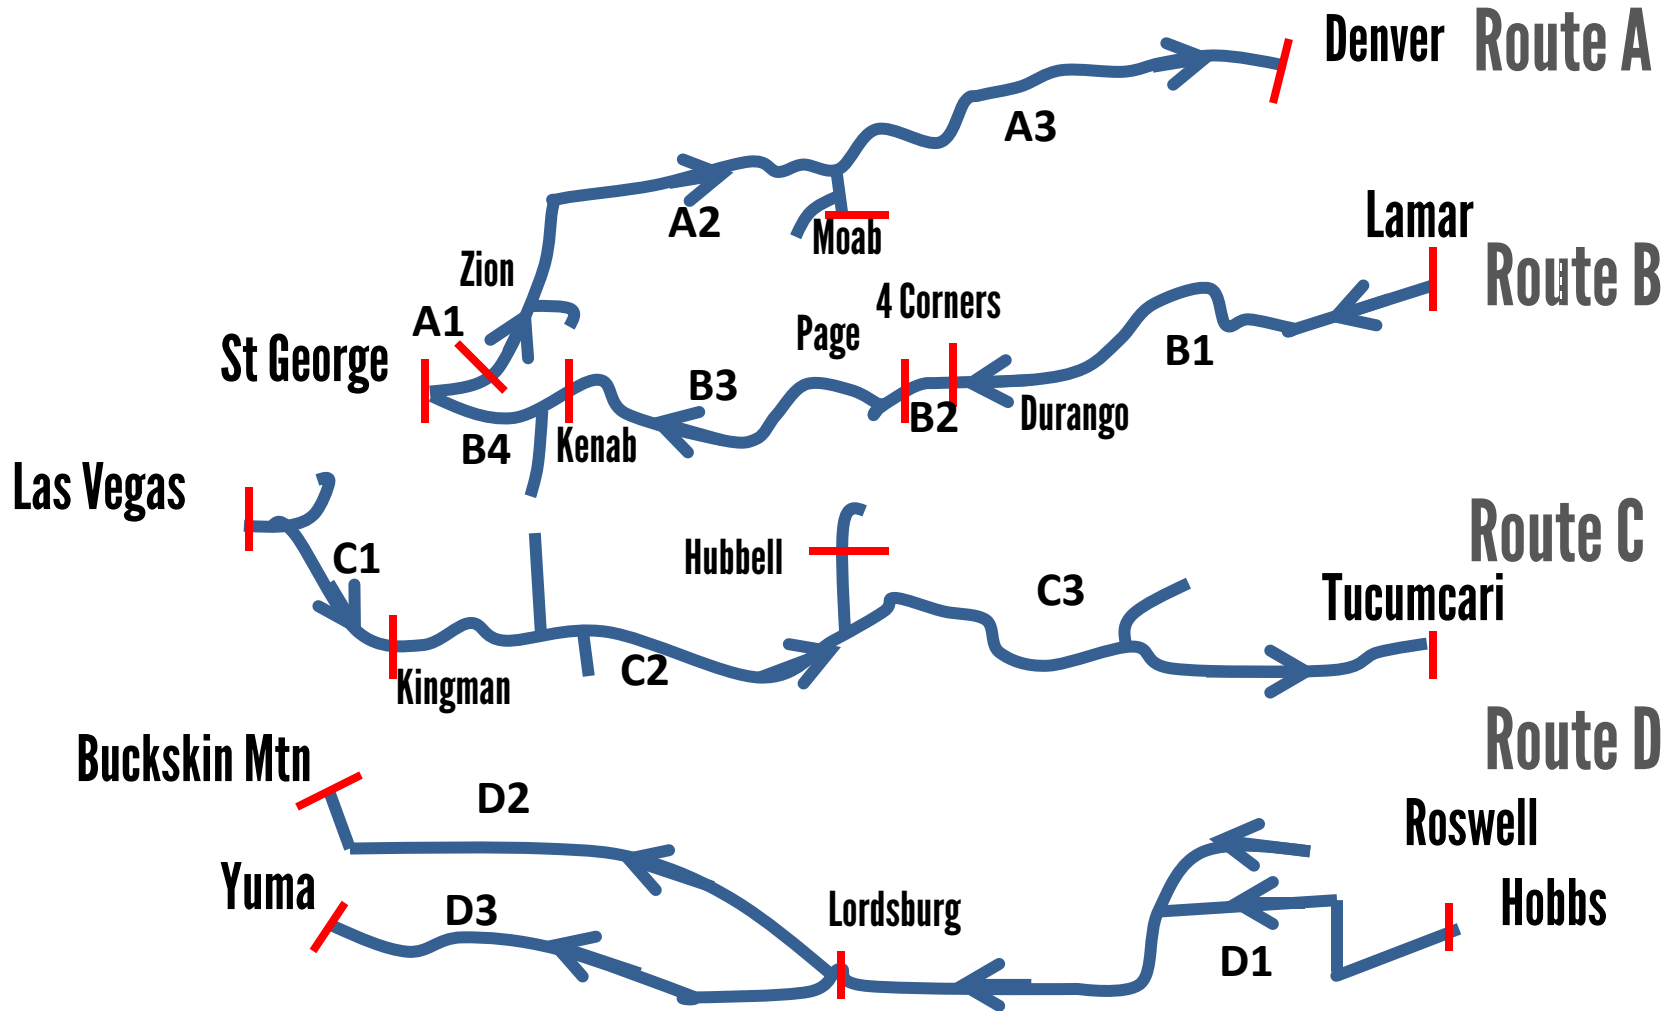

What to Expect

Touring America's Great Southwest

Great Southwest Loops

Places Covered

A1

St. George UT
Brigham Young Winter Home
Springdale, UT
Zion National Park

A2 Zion-Mount Carmel Highway

Bryce Canyon National Park
Panguitch, UT
Castle Valley,
San Rafael Swell
Moab

A3

Arches National Park
Dead Horse Point State Park
Prairie Dog Zoo, Oakley, KS
Eisenhower Tunnel - Loveland Pass

B1

Greensburg, KS
Lamar, CO
La Junta, CO
Walsenburg, CO
Great Sand Dunes National Park
San Luis State Park, CO
Center, CO
South Fork, CO
Wolf Creek Pass, CO
Pagosa Springs, CO
Chimney Rock National Monument

B2

Durango, CO
Durango & Silverton Narrow Gauge RR
Silverton, CO
Mesa Verde National Park
Cortez, CO

B3

Four Corners
Mexican Hat, UT
Monument Valley
Kayenta, AZ
Page, AZ
Lake Powell
Rainbow Bridge National Monument
Glen Canyon Dam
Powell Museum

B4

Grand Staircase-Escalante National Monument
Pahreah, UT
Kanab, UT
North Rim, Grand Canyon National Park
Pipe Spring National Monument

C1

Las Vegas, NV
Lake Mead
Valley of Fire State Park
Hoover Dam
Kingman, AZ