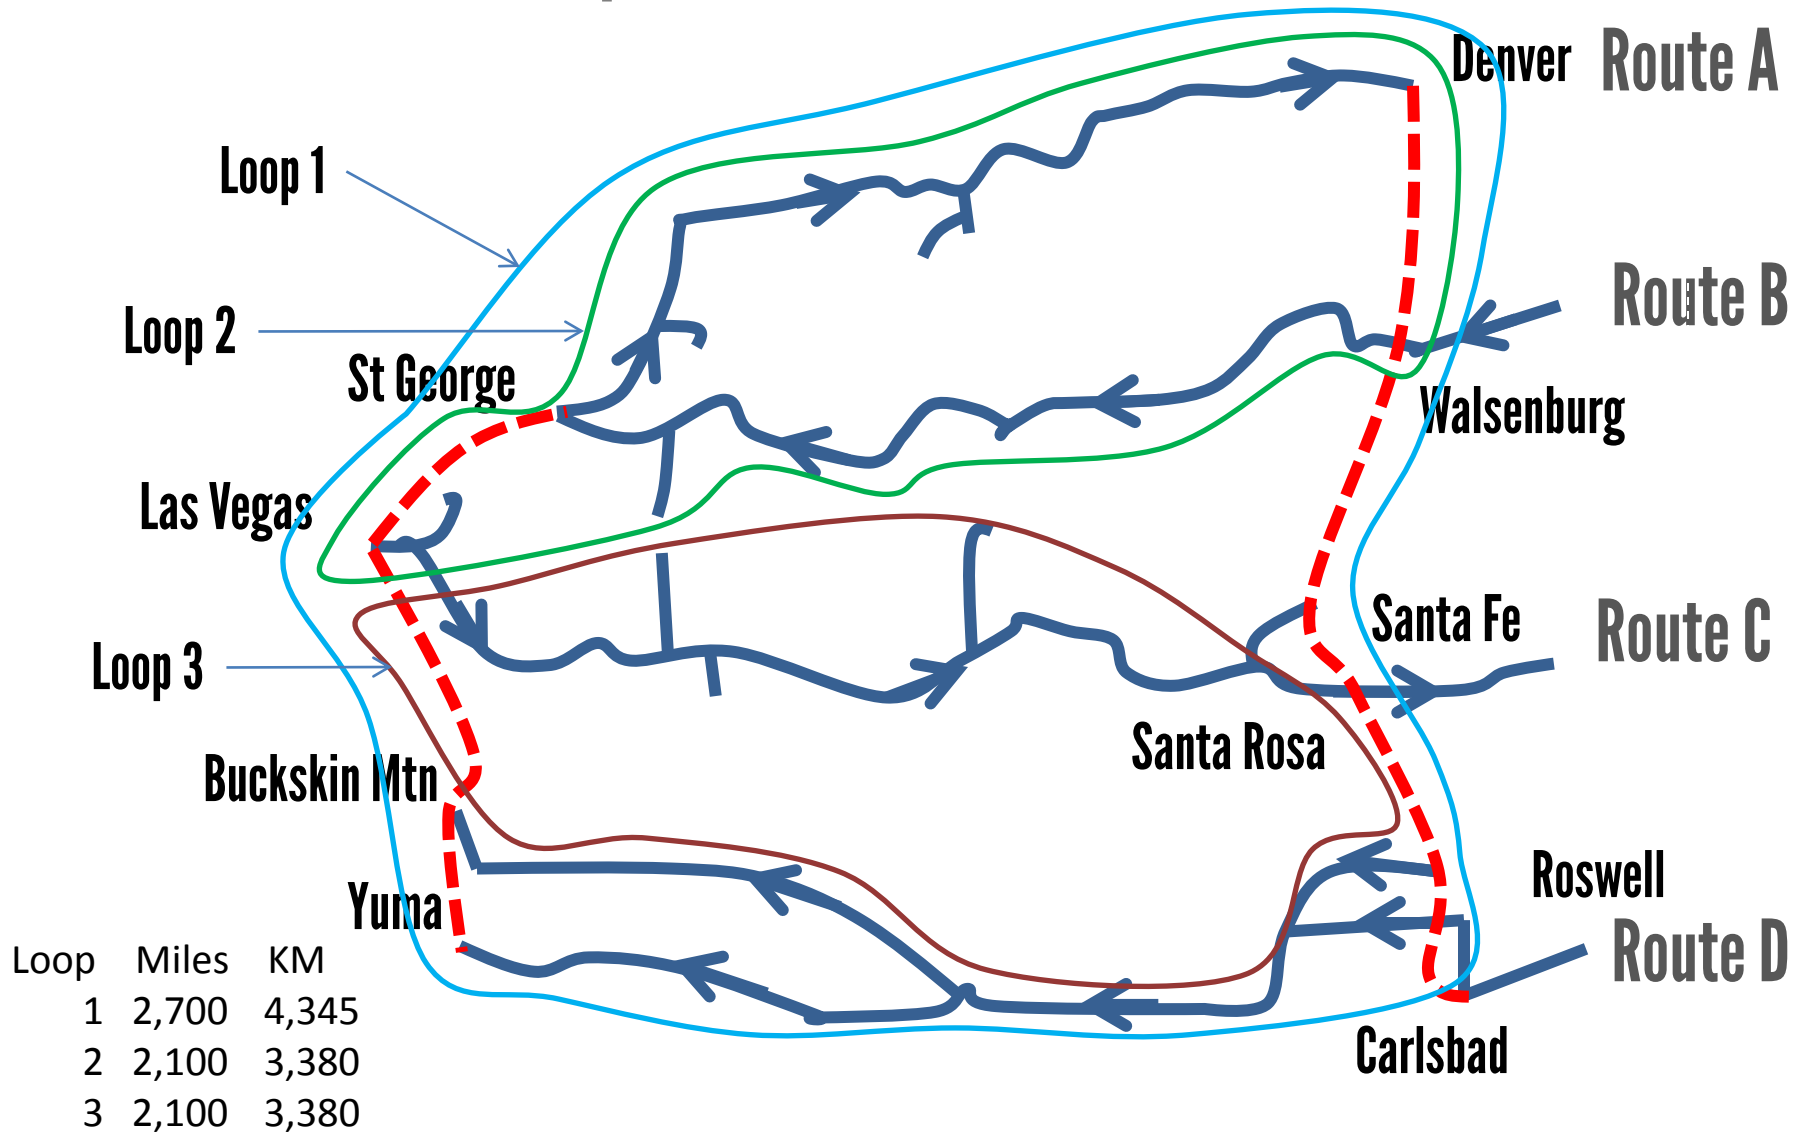

What to Expect

Touring America's Great Southwest

Great Southwest Loops

Places Covered

A1

St. George UT
Brigham Young Winter Home
Springdale, UT
Zion National Park

A2 Zion-Mount Carmel Highway

Bryce Canyon National Park
Panguitch, UT
Castle Valley,
San Rafael Swell
Moab

A3

Arches National Park
Dead Horse Point State Park
Prairie Dog Zoo, Oakley, KS
Eisenhower Tunnel - Loveland Pass

B1

Greensburg, KS
Lamar, CO
La Junta, CO
Walsenburg, CO
Great Sand Dunes National Park
San Luis State Park, CO
Center, CO
South Fork, CO
Wolf Creek Pass, CO
Pagosa Springs, CO
Chimney Rock National Monument

B2

Durango, CO
Durango & Silverton Narrow Gauge RR
Silverton, CO
Mesa Verde National Park
Cortez, CO

B3

Four Corners
Mexican Hat, UT
Monument Valley
Kayenta, AZ
Page, AZ
Lake Powell
Rainbow Bridge National Monument
Glen Canyon Dam
Powell Museum

B4

Grand Staircase-Escalante National Monument
Pahreah, UT
Kanab, UT
North Rim, Grand Canyon National Park
Pipe Spring National Monument

C1

Las Vegas, NV
Lake Mead
Valley of Fire State Park
Hoover Dam
Kingman, AZ